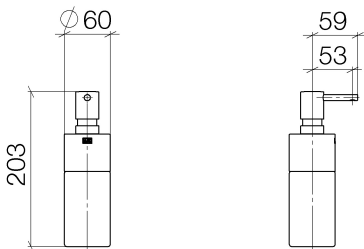

Kitchen - CL.1

Soap dispenser freestanding - Dark Brass matte

Article number: 84 435 970-16

- Frosted glass bottle
- Width 2-3/8"
- Height 7-7/8"
- 8.45 oz bottle capacity
- 2-3/8" Projection

Dark Brass matte

## Dimensional drawing

All dimensions in mm / inch = mm x 0,0394

Kitchen - CL.1

Soap dispenser freestanding - Dark Brass matte

Article number: 84 435 970-16

Kitchen - CL.1

Soap dispenser freestanding - Dark Brass matte