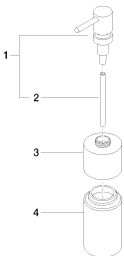

Number	Item Number	Designation	Number of units